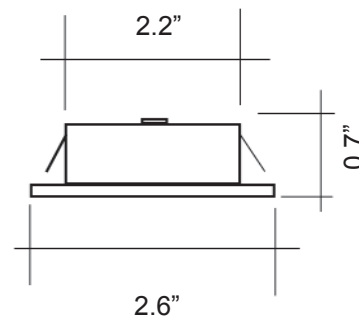

“DUO” Power LED Flat Spot

High Brightness LED spot - 2 x 350mA

- Light power 100 - 220 lumen
- Supplied with 3.3ft cable and Mini Amp connector
- Supplied with frosted glass face plate. Different ring colors available
- White LED color standard. Other LED colors available on request.