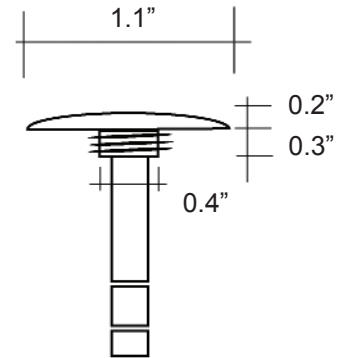

“FLOOR” Power LED Mini Spot

High Brightness LED spot - 1W - 350mA

- Light power 39 - 50 lumen
- Pressure assembly into a Ø .4” hole
- Supplied with 16ft cable FEP or 3ft FROR
- White LED color standard. Other LED colors available on request.
- Walkover rated (max 200lbs)

Model	W Equivalent Power	Lumen Type	Lux @ 1m diffused	V (typ.)	I (typ.)	Part Number
FLOOR	3	40	18	3.6V	350mA	QT-FL00R000X

please specify LED color

- White - B ○
- Warm White - W ●
- Red - R ●
- Green - V ●
- Amber - A ●
- Blue - C ●