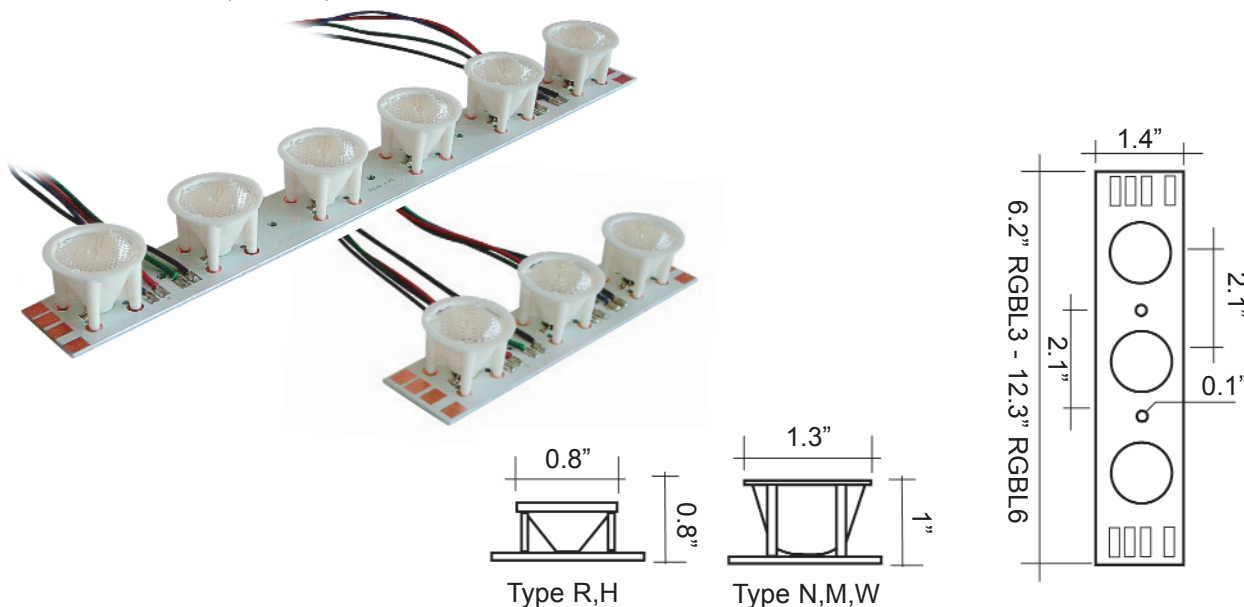

“RGBLine” RGB Power LED Strip Line

High Brightness LED strip line - 3/6 x 350mA

- Light power: 117 - 150 lumen for RGB3L, 230 - 300 lumen for RGB6L
- Suitable for colored linear lighting
- Delivered with 2 x CB064, 2 x 7.7” 4 pins cables (M/F) with AMP connectors
- Available also with CB077, CB078, CB079 cables and Molex connectors

Model	W Equivalent Power	Lumen Type	Lux @1m (cd)*				V (typ.)	I (typ.)	Part Number
			Narrow	Medium	Wide	No Lens			
RGB3L	9	130	1400	600	250	25	3.6V	3 x 350mA	QT-RGB03LX00
RGB6L	18	260	1400	600	250	25	3.6V	3 x 350mA	QT-RGB06LX00