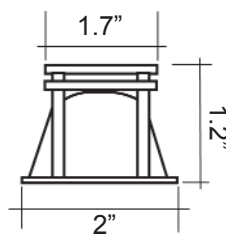

## High Brightness LED spot - 3 x 1W - 350mA

- Generates all the shades of white color ( Patented )
- Light power up 150 lumen
- Suitable for being built in standard Ø 2” downlights
- Delivered with 2 x CB064, 11.8” 4 pins cables (M/F) with AMP connectors

TRIOA MR 16

Model	W Equivalent Power	Lumen Type	Lux @1m (cd)				V (typ.)	I (typ.)	Part Number
			Narrow	Medium	Wide	No Lens			
TRIOA	5	150	2100	690	225	25	3.6V	3 x 350mA	QT-TRIOA <del>X</del> 000

Lens

- N** - Narrow Diffused
- M** - Medium Diffused
- W** - Wide Diffused
- F** - Wide Flat Precision
- R** - Mini Narrow Diffused
- O** - Mini Medium Diffused
- S** - no lens